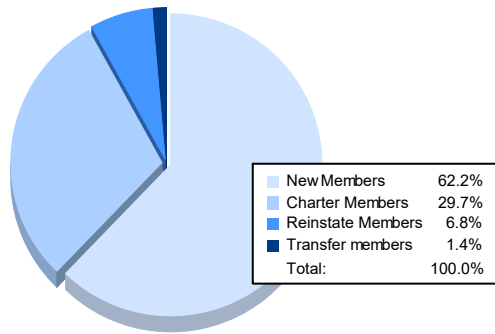

Year	New Clubs	Dropped Clubs	Gain/ Loss Clubs	New Members	Charter Members	Reinstate Members	Transfer Members	Total Member Added	Total Members Dropped	Gain/ Loss Members
2016-2017	1	0	1	122	20	1	1	144	85	59
2017-2018	2	1	1	132	56	3	8	199	153	46
2018-2019	1	0	1	98	21	3	2	124	141	-17
2019-2020	1	1	0	63	28	8	1	100	117	-17
2020-2021	1	2	-1	46	22	5	1	74	163	-89
<b>Average</b>	<b>1</b>	<b>1</b>	<b>0</b>	<b>92</b>	<b>29</b>	<b>4</b>	<b>3</b>	<b>128</b>	<b>132</b>	<b>-4</b>

### Membership Composition June 2021 Cumulative