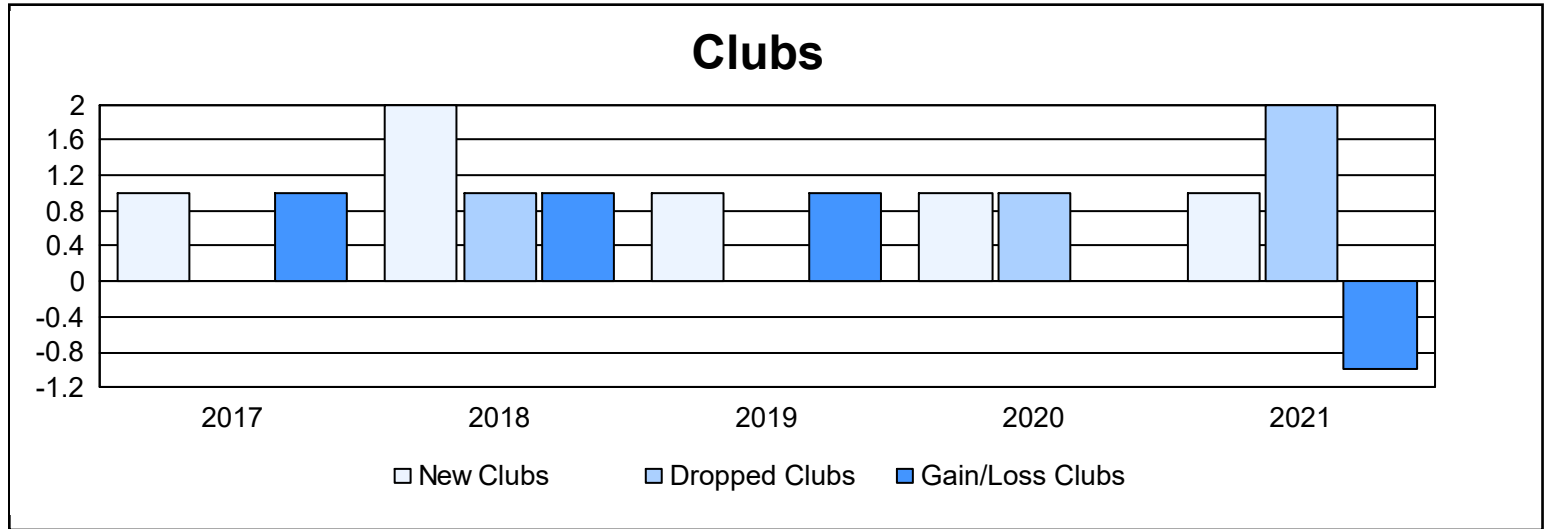

Year	New Clubs	Dropped Clubs	Gain/ Loss Clubs	New Members	Charter Members	Reinstate Members	Transfer Members	Total Member Added	Total Members Dropped	Gain/ Loss Members
2016-2017	1	0	1	122	20	1	1	144	85	59
2017-2018	2	1	1	132	56	3	8	199	153	46
2018-2019	1	0	1	98	21	3	2	124	141	-17
2019-2020	1	1	0	63	28	8	1	100	117	-17
2020-2021	1	2	-1	46	22	5	1	74	163	-89
<b>Average</b>	<b>1</b>	<b>1</b>	<b>0</b>	<b>92</b>	<b>29</b>	<b>4</b>	<b>3</b>	<b>128</b>	<b>132</b>	<b>-4</b>

### Membership Composition June 2021 Cumulative