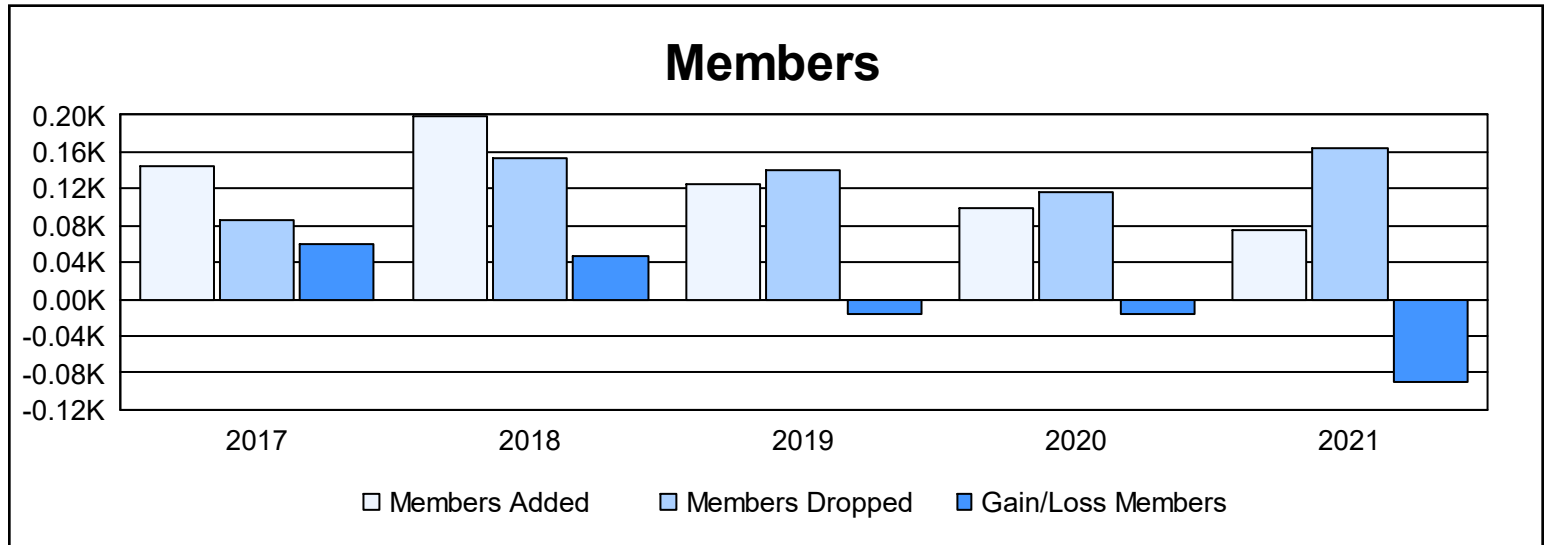

Year	New Clubs	Dropped Clubs	Gain/ Loss Clubs	New Members	Charter Members	Reinstate Members	Transfer Members	Total Member Added	Total Members Dropped	Gain/ Loss Members
2016-2017	1	0	1	122	20	1	1	144	85	59
2017-2018	2	1	1	132	56	3	8	199	153	46
2018-2019	1	0	1	98	21	3	2	124	141	-17
2019-2020	1	1	0	63	28	8	1	100	117	-17
2020-2021	1	2	-1	46	22	5	1	74	163	-89
<b>Average</b>	<b>1</b>	<b>1</b>	<b>0</b>	<b>92</b>	<b>29</b>	<b>4</b>	<b>3</b>	<b>128</b>	<b>132</b>	<b>-4</b>

### Membership Composition June 2021 Cumulative